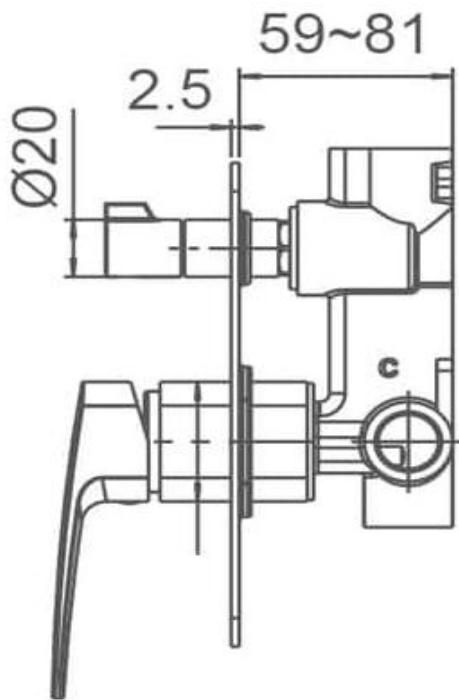

# BRAVO-II DIVERTER MIXER

Pressure Rating: Min 150KPa - Max 500KPa

Temperature Rating: Min 1°C - Max 75°C

Chrome

WT 3509

Brushed Nickel

WT 3509BN

Matt Black

WT 3509MK

Gunmetal

WT 3509GM

SPECIFICATIONS