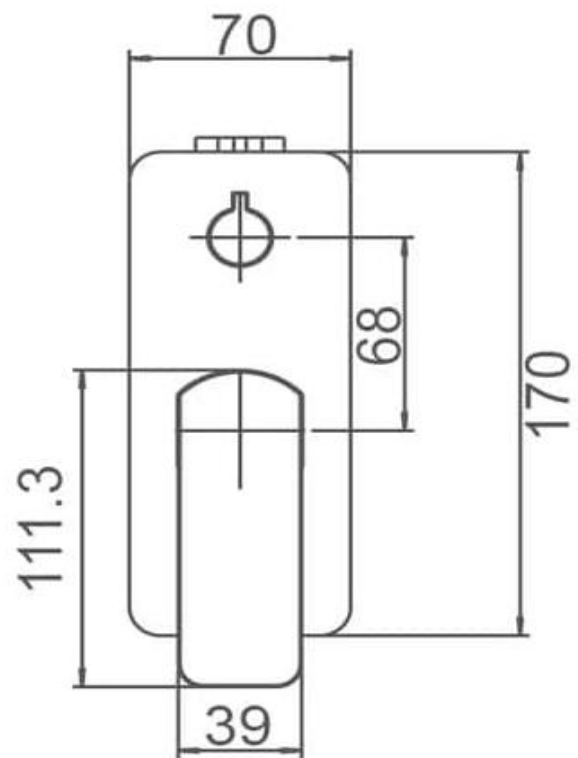

BRAVO-II DIVERTER MIXER

Pressure Rating: Min 150KPa - Max 500KPa

Temperature Rating: Min 1°C - Max 75°C

Chrome

WT 3509

Brushed Nickel

WT 3509BN

Matt Black

WT 3509MK

Gunmetal

WT 3509GM

SPECIFICATIONS

CLEANING & MAINTENANCE:

Tapware should be cleaned with mild detergent and water

All Products must be cleaned with a soft cloth with soapy water, avoid waxes, solvents, abrasives, acids and other chemical based cleaners

Warranty will be void if damages are caused by unsuitable cleaning products

WARRANTY INFORMATION:

25 years cartridge and structure

5 years PVD finishes (purchased after 01/01/2026)

1 year non-PVD finishes

1 year parts & labour

Note: Hoses, slides, wall fixings, brackets: **1 year**

ZENMO
Zen-inspired, Modern Living

ADDRESS: 42 Castro Way, Derrimut VIC 3026

PHONE: (03) 8390 6300

OFFICE: ect_sales@outlook.com

SERVICE: ect_service@outlook.com

WEBSITE: www.zenmo.com.au